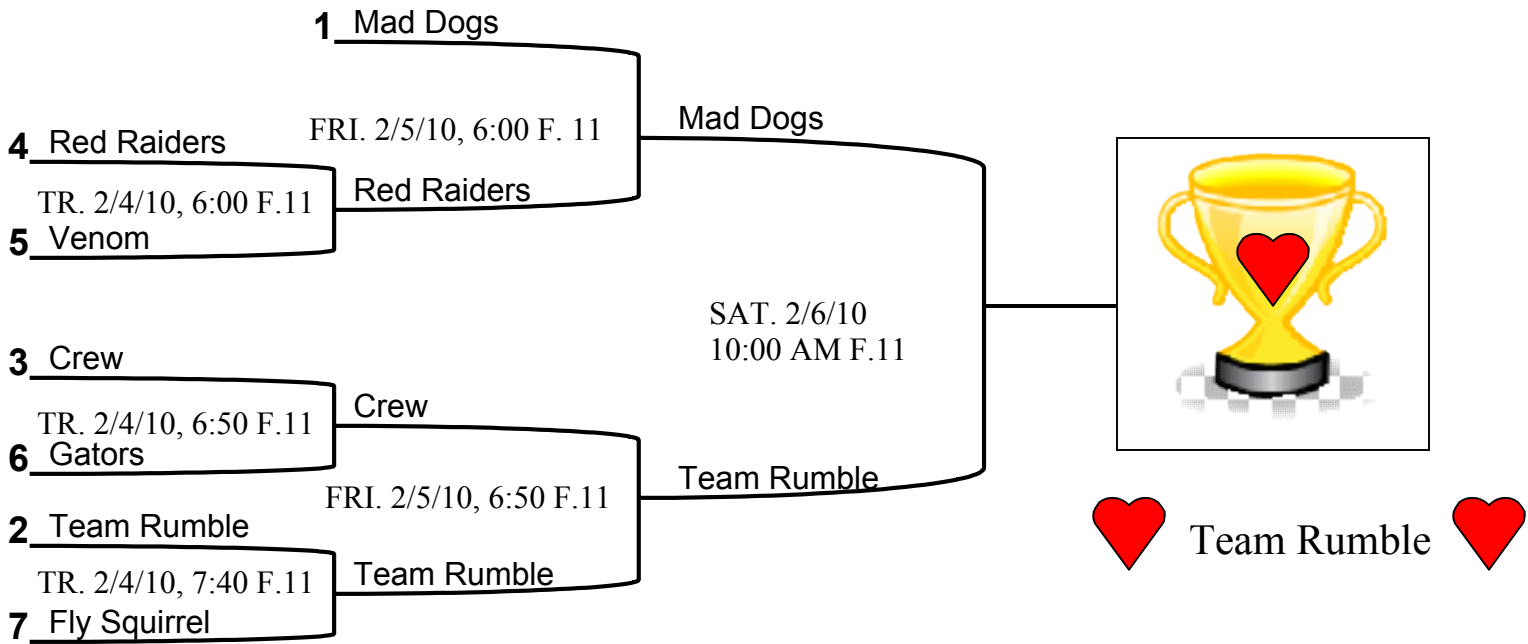

Wakulla County Parks and Recreation Department
 2010 Youth Soccer
 Love Cup Tournament
 Sponsored by Ben Withers Construction

12 & Under Division