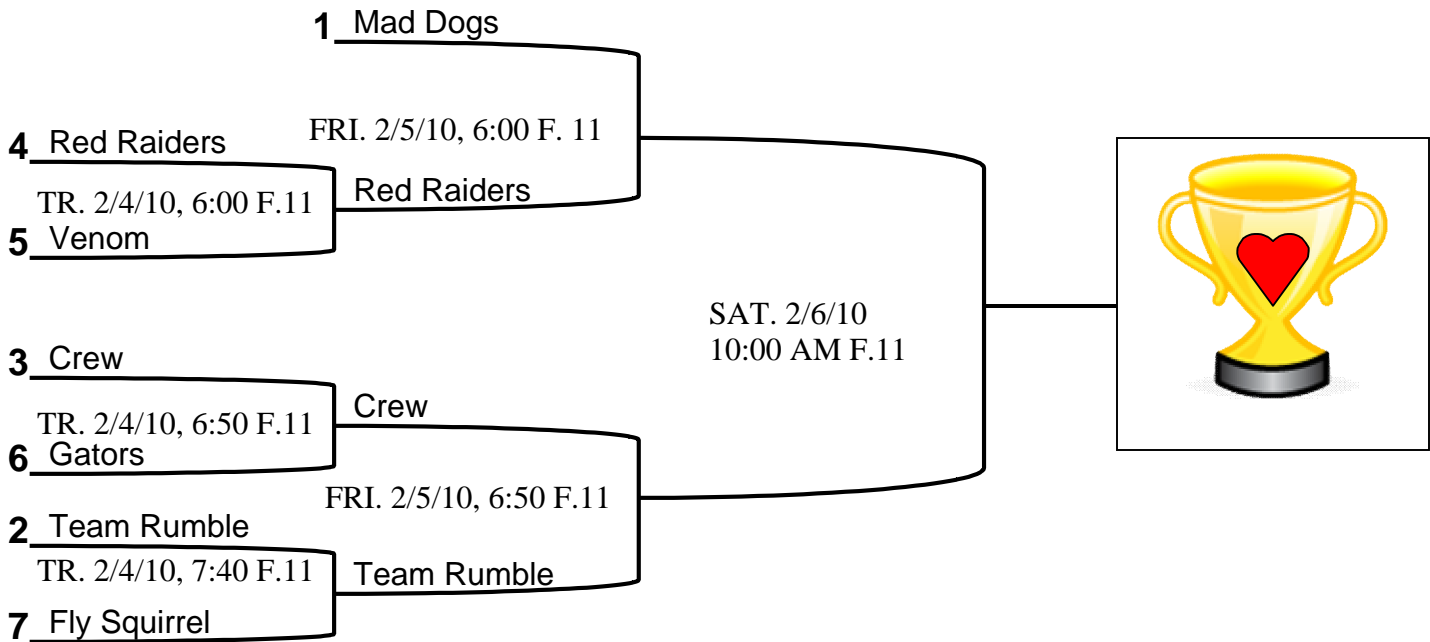

Wakulla County Parks and Recreation Department
2010 Youth Soccer
Love Cup Tournament
Sponsored by Ben Withers Construction

12 & Under Division